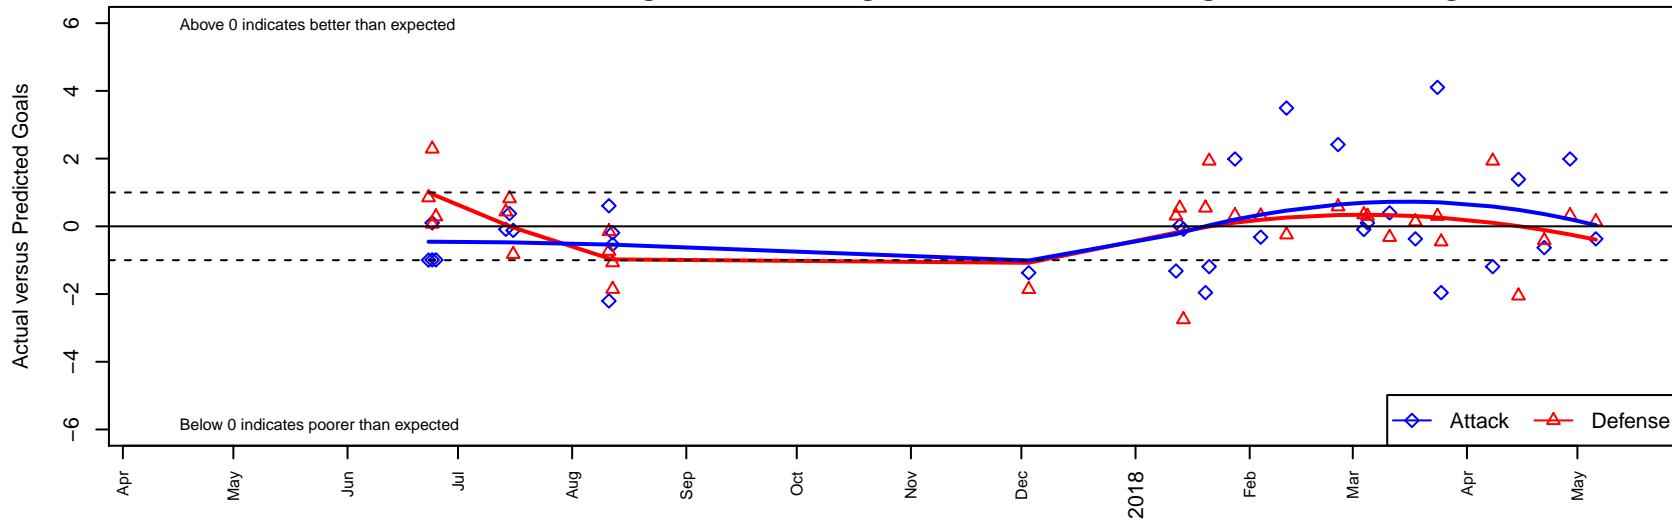

Blackhills FC Black G01

Blackhills FC
Olympia, WA
G01 total strength=1568
attack=18.73 defense=10.93
fall league = RCL G01 Div 3

alt names used:
Blackhills FC Black G01
Blackhills FC G01 Black

Venues played:
2017 Clash At the Border Super
2017 Nike Crossfire Challenge Gold Group U17
2017 Rimland Challenge U17-19
2017 RCL G01 Div 3
2017 PacNW Winter Classic Premier G01
2017 WYS Presidents Cup G01 Division 1

Blackhills FC Black G01
Dots are actual minus expected GF (blue circles) and GA (red triangles).
Blue line is smoothed change in attack strength. Red is smoothed change in defense strength.

**attack and defense variance (black dot)
relative to other teams
and top 10 in region**