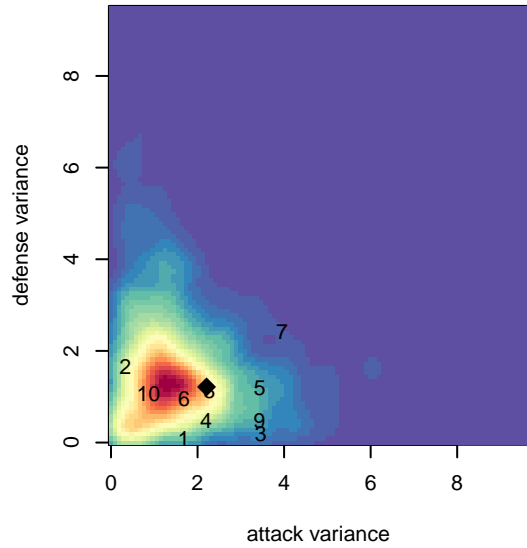

Blackhills FC Black G01

Blackhills FC
Olympia, WA
G01 total strength=1568
attack=18.73 defense=10.93
fall league = RCL G01 Div 3

alt names used:
Blackhills FC Black G01
Blackhills FC G01 Black

Venues played:
2017 Clash At the Border Super
2017 Nike Crossfire Challenge Gold Group U17
2017 Rimland Challenge U17-19
2017 RCL G01 Div 3
2017 PacNW Winter Classic Premier G01
2017 WYS Presidents Cup G01 Division 1

Blackhills FC Black G01
Dots are actual minus expected GF (blue circles) and GA (red triangles).
Blue line is smoothed change in attack strength. Red is smoothed change in defense strength.

**attack and defense variance (black dot)
relative to other teams
and top 10 in region**