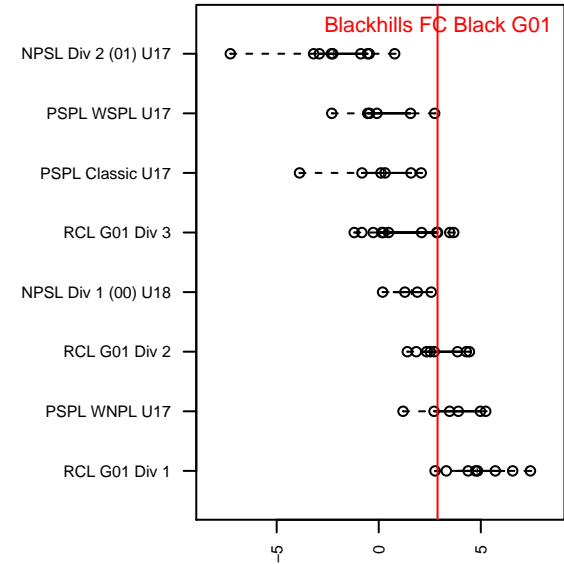

**attack and defense rating
relative to others at age
and all opponents in last 13 months**